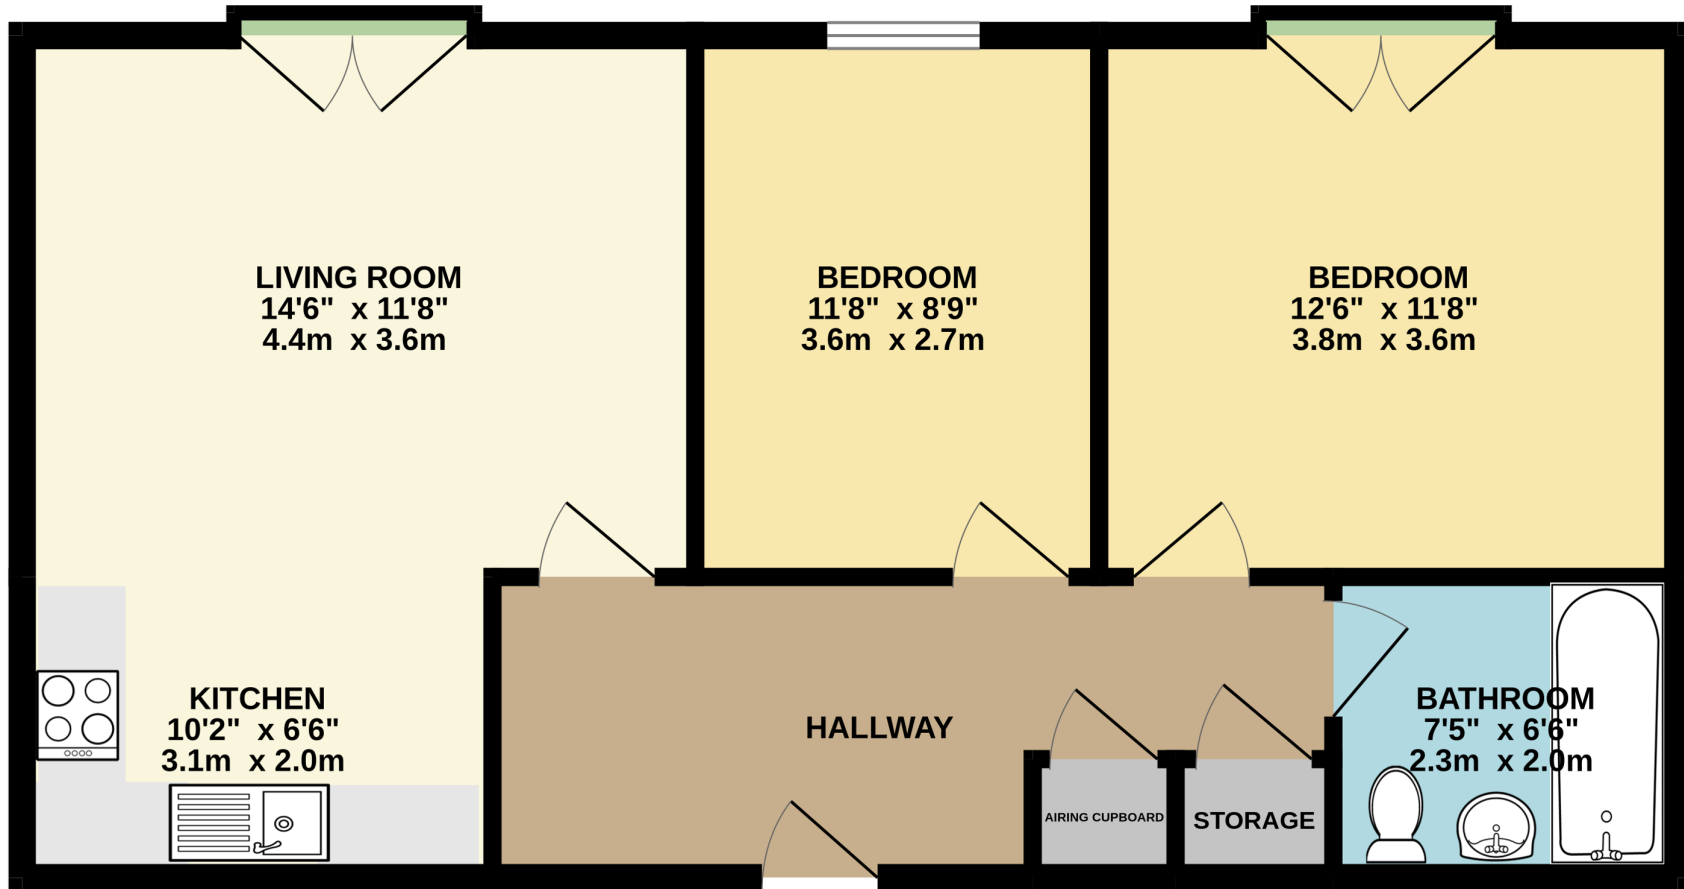

TOP FLOOR
648 sq.ft. (60.2 sq.m.) approx.

TOTAL FLOOR AREA : 648 sq.ft. (60.2 sq.m.) approx.

Whilst every attempt has been made to ensure the accuracy of the floorplan contained here, measurements of doors, windows, rooms and any other items are approximate and no responsibility is taken for any error, omission or mis-statement. This plan is for illustrative purposes only and should be used as such by any prospective purchaser. The services, systems and appliances shown have not been tested and no guarantee as to their operability or efficiency can be given.